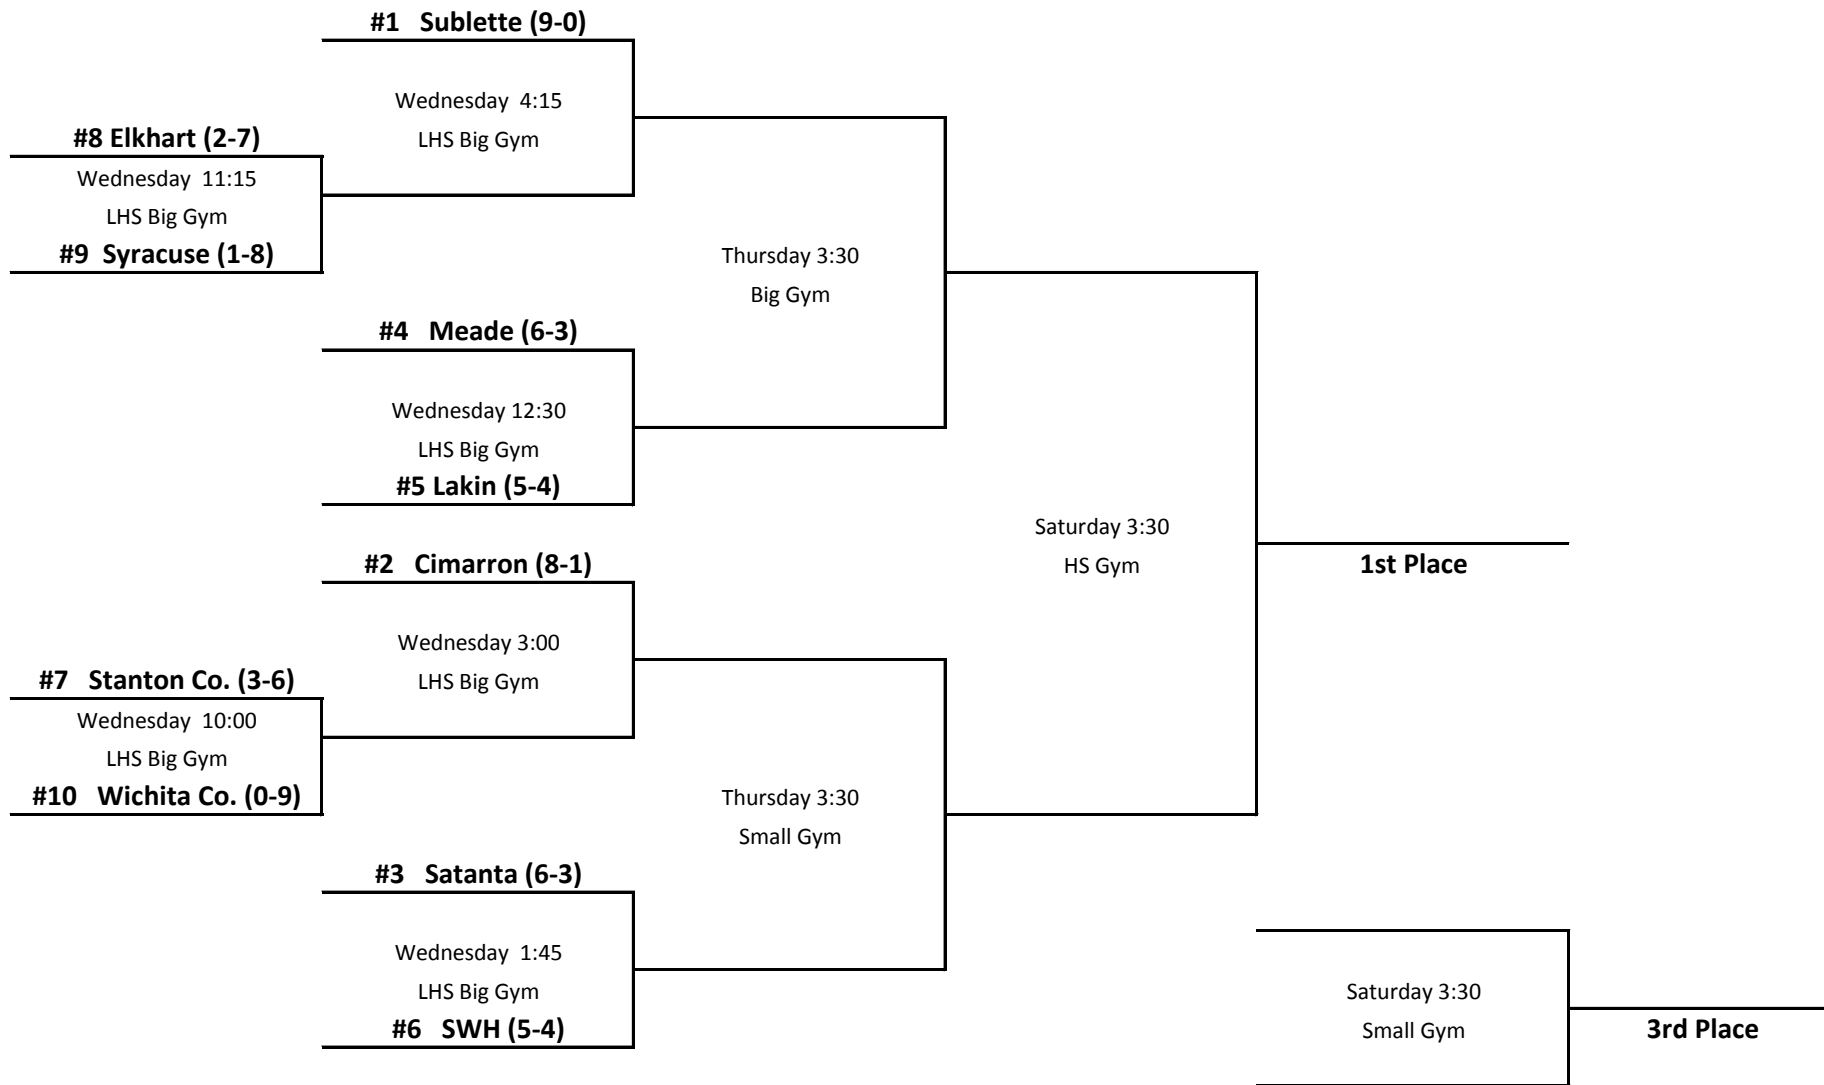

# HPEA "A" Girls Bracket - 2011-2012

Wednesday at Lakin;

Thursday Semi-Finals at Satanta

Saturday Finals at Cimarron

Wednesday Games Played in HS BIG Gym

TOP SIDE OF THE BRACKET - HOME TEAM & WEAR WHITE JERSEYS